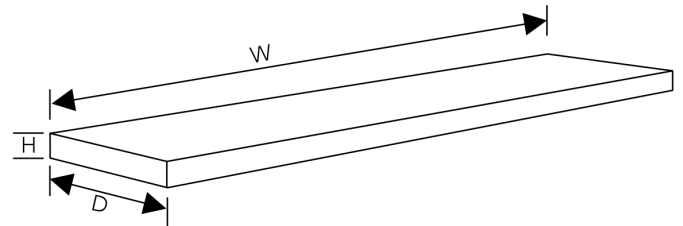

### FEATURES

- Premium 304 Grade Stainless Steel
- Equipped with SoundDefy™ noise concealing technology
- An appropriate slope ensures proper drainage of water
- Double walled stainless steel construction ensures no screws are visible after installation

Y-106-P

Model	Y-106-P
Product	Floating Shelf
Size	18"(W) x 5"(D) x 1 1/4"(H)
Slope	1/8"
Hardware	Included, Concealed

FINISHES	Polished (-P)	Brushed Bronze (-BBRZ)	Light Beige (-LTBGE)
	Brushed (-B)	Antique Brass (-ABRS)	Grey (-GRAY)
	Brushed Gold (-BGLD)	Antique Copper (-ACOP)	Beige (-BEIGE)
	Matte Black (-BLK)	Matte White (-WHT)	Polished Gold (-PGLD)
	Oil Rubbed Bronze (-ORB)	Brushed Black (-BRBLK)	Polished Rose Gold (-PRGD)
	Brushed Brass (-BBRS)	Brushed Rose Gold (-BRGD)	